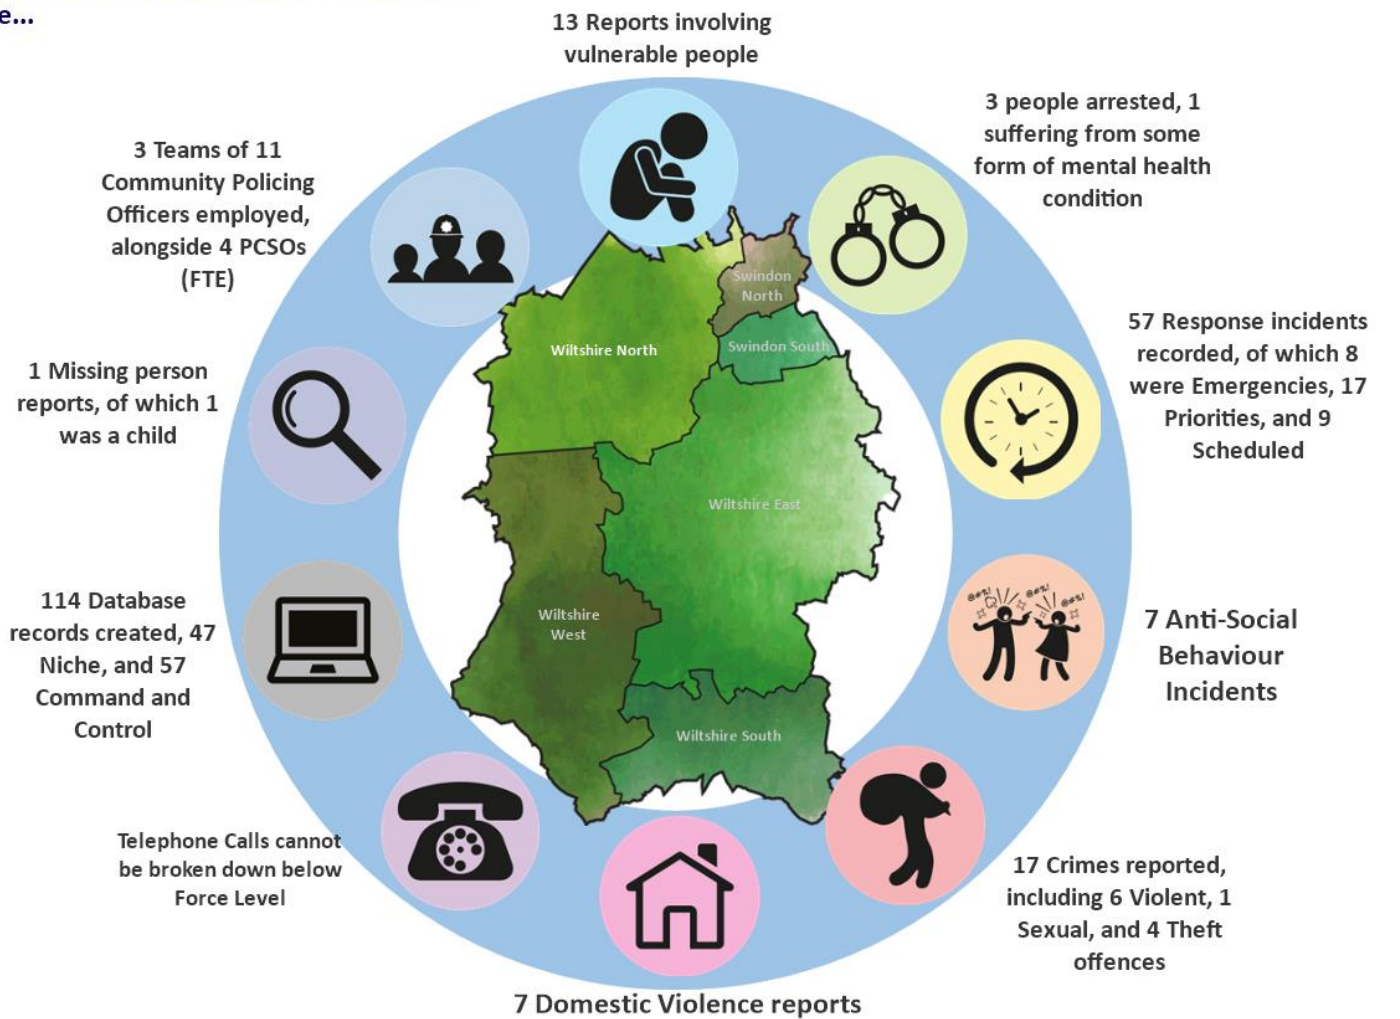

Proud to serve and **protect** our communities

January/ February 2020

Force-wide

- Wiltshire Police has had an increase in the volume of recorded crime by 4.5% in the 12 months to November 19 and continues to have one of the lowest crime rates in the country.
- Our service delivery remains consistently good.
- In November, we received 8,234 999 calls which we answered within 5 seconds on average and 11,604 CRIB calls which we answered within 1 minutes 28 seconds on average.
- In November, we also attended 1,594 emergency incidents within 10 minutes and 30 seconds on average.
- Wiltshire Police has seen a 10% reduction in vehicle crime and 9% in residential burglaries in the 12 months to November 2019.
- The Crime Survey of England & Wales recently ranked Wiltshire as one of the top forces (78.3%) nationally for public confidence. It covers the 12 months to March 2019.
The publication can be found here: WWW.CRIMESURVEY.CO.UK

Police.uk - <https://www.police.uk/wiltshire>

WILTSHIRE POLICE

CPT Area Briefing

Malmesbury Area Community Policing Team

Proud to serve and protect our communities

January/ February 2020

Area specific

On an average day in Wiltshire North there were...

Wiltshire North CPT Demand Overview – 12 months to November 2019

WILTSHIRE POLICE

CPT Area Briefing

Malmesbury Area Community
Policing Team

Proud to serve and protect our communities

January/ February 2020

On 5th January 2020 4/5 unknown suspects on scrambler bikes have shouted foul language at a member of the public. Suspects have started wheel spinning the rear wheels of the scrambler bikes showering the member of public in mud and stones. Suspects have then rode off. Further reports of the same males racing up and down the Fosse Way, near Sherston. One of these males have been identified and have links to Bristol. This is an on-going investigation.