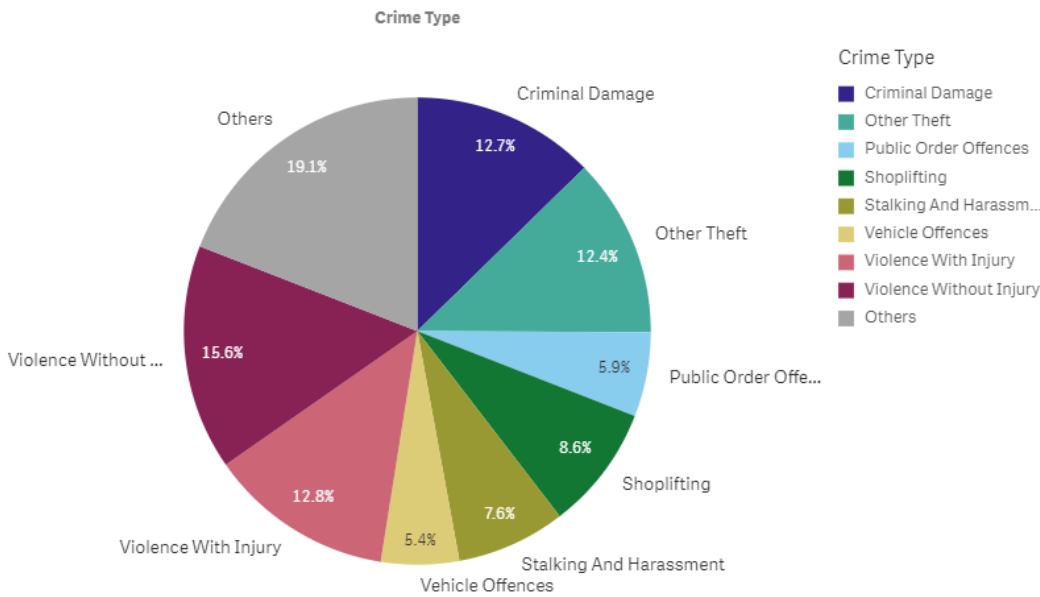

WILTSHIRE POLICE

CPT Area Briefing

Malmesbury Area Community Policing Team

Proud to serve and protect our communities

January/February 2020

PERFORMANCE

Your Area - Five Highest Crime Groups (Previous 12 months)

Force Area - Five Highest Crime Groups (Previous 12 months)

Wiltshire North CPT - crime and incident demand for the 12 months to November 2019

WILTSHIRE POLICE

CPT Area Briefing

Malmesbury Area Community Policing Team

Proud to serve and **protect** our communities

January/ February 2020

Force-wide

- Wiltshire Police has had an increase in the volume of recorded crime by 4.5% in the 12 months to November 19 and continues to have one of the lowest crime rates in the country.
- Our service delivery remains consistently good.
- In November, we received 8,234 999 calls which we answered within 5 seconds on average and 11,604 CRIB calls which we answered within 1 minutes 28 seconds on average.
- In November, we also attended 1,594 emergency incidents within 10 minutes and 30 seconds on average.
- Wiltshire Police has seen a 10% reduction in vehicle crime and 9% in residential burglaries in the 12 months to November 2019.
- The Crime Survey of England & Wales recently ranked Wiltshire as one of the top forces (78.3%) nationally for public confidence. It covers the 12 months to March 2019.
The publication can be found here: WWW.CRIMESURVEY.CO.UK