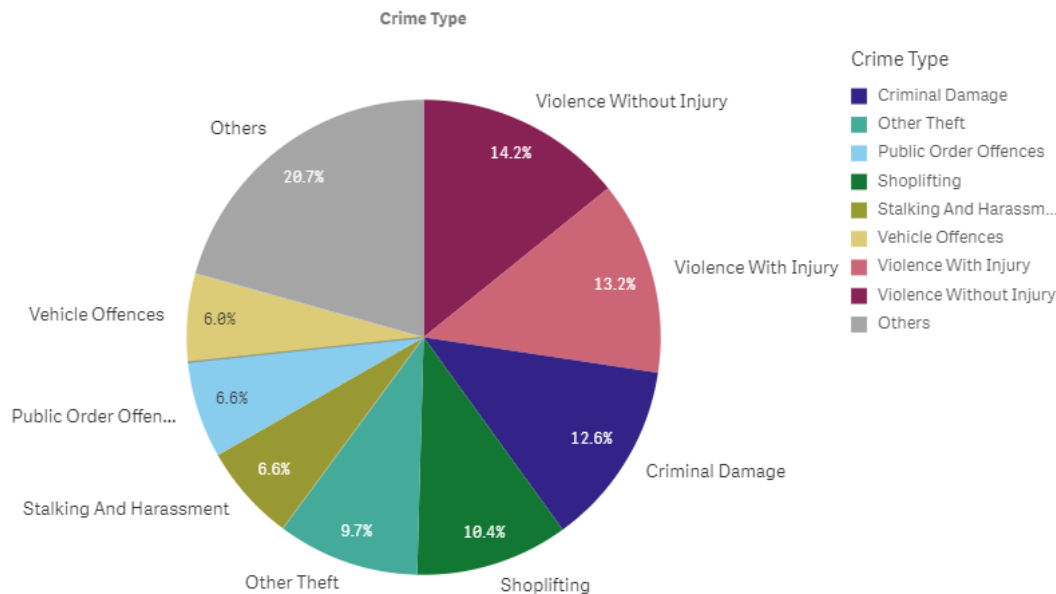

WILTSHIRE POLICE

CPT Area Briefing

Malmesbury Area Community Policing Team

Proud to serve and protect our communities

January/February 2020

PERFORMANCE

Your Area - Five Highest Crime Groups (Previous 12 months)

Force Area - Five Highest Crime Groups (Previous 12 months)

Wiltshire North CPT - crime and incident demand for the 12 months to November 2019

WILTSHIRE POLICE

CPT Area Briefing

Malmesbury Area Community Policing Team

Proud to serve and **protect** our communities

January/ February 2020

Force-wide

- Wiltshire Police has had an increase in the volume of recorded crime by 4.5% in the 12 months to November 19 and continues to have one of the lowest crime rates in the country.
- Our service delivery remains consistently good.
- In November, we received 8,234 999 calls which we answered within 5 seconds on average and 11,604 CRIB calls which we answered within 1 minutes 28 seconds on average.
- In November, we also attended 1,594 emergency incidents within 10 minutes and 30 seconds on average.
- Wiltshire Police has seen a 10% reduction in vehicle crime and 9% in residential burglaries in the 12 months to November 2019.
- The Crime Survey of England & Wales recently ranked Wiltshire as one of the top forces (78.3%) nationally for public confidence. It covers the 12 months to March 2019.
The publication can be found here: WWW.CRIMESURVEY.CO.UK